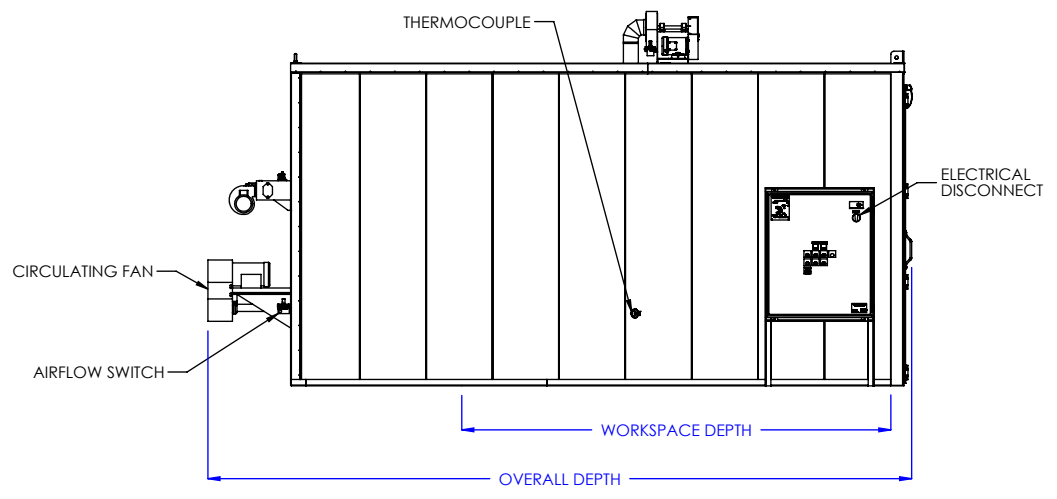

**NOTE: Sizes are approximate. LEWCO, Inc. reserves the right to change specifications without notice.**

PLAN VIEW

LEFT SIDE ELEVATION

FRONT ELEVATION

MODEL: EWR03FD

DESCRIPTION: ENHANCED DUTY WALK-IN OVEN, REAR MOUNT HEATER, 350° F, FUEL-FIRED, DUAL AIRFLOW